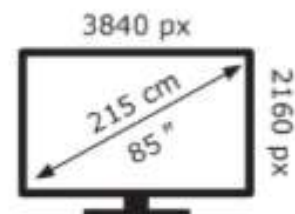

129 kWh/1000h

ABCDEF**G**
HDR
212 kWh/1000h