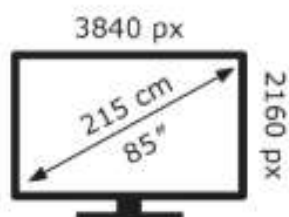

LG Electronics

85QNED7EB3A

129 kWh/1000h

ABCDEF**G**
HDR
212 kWh/1000h

2019/2013

LG Electronics

85QNED7EB3A

129 kWh/1000h